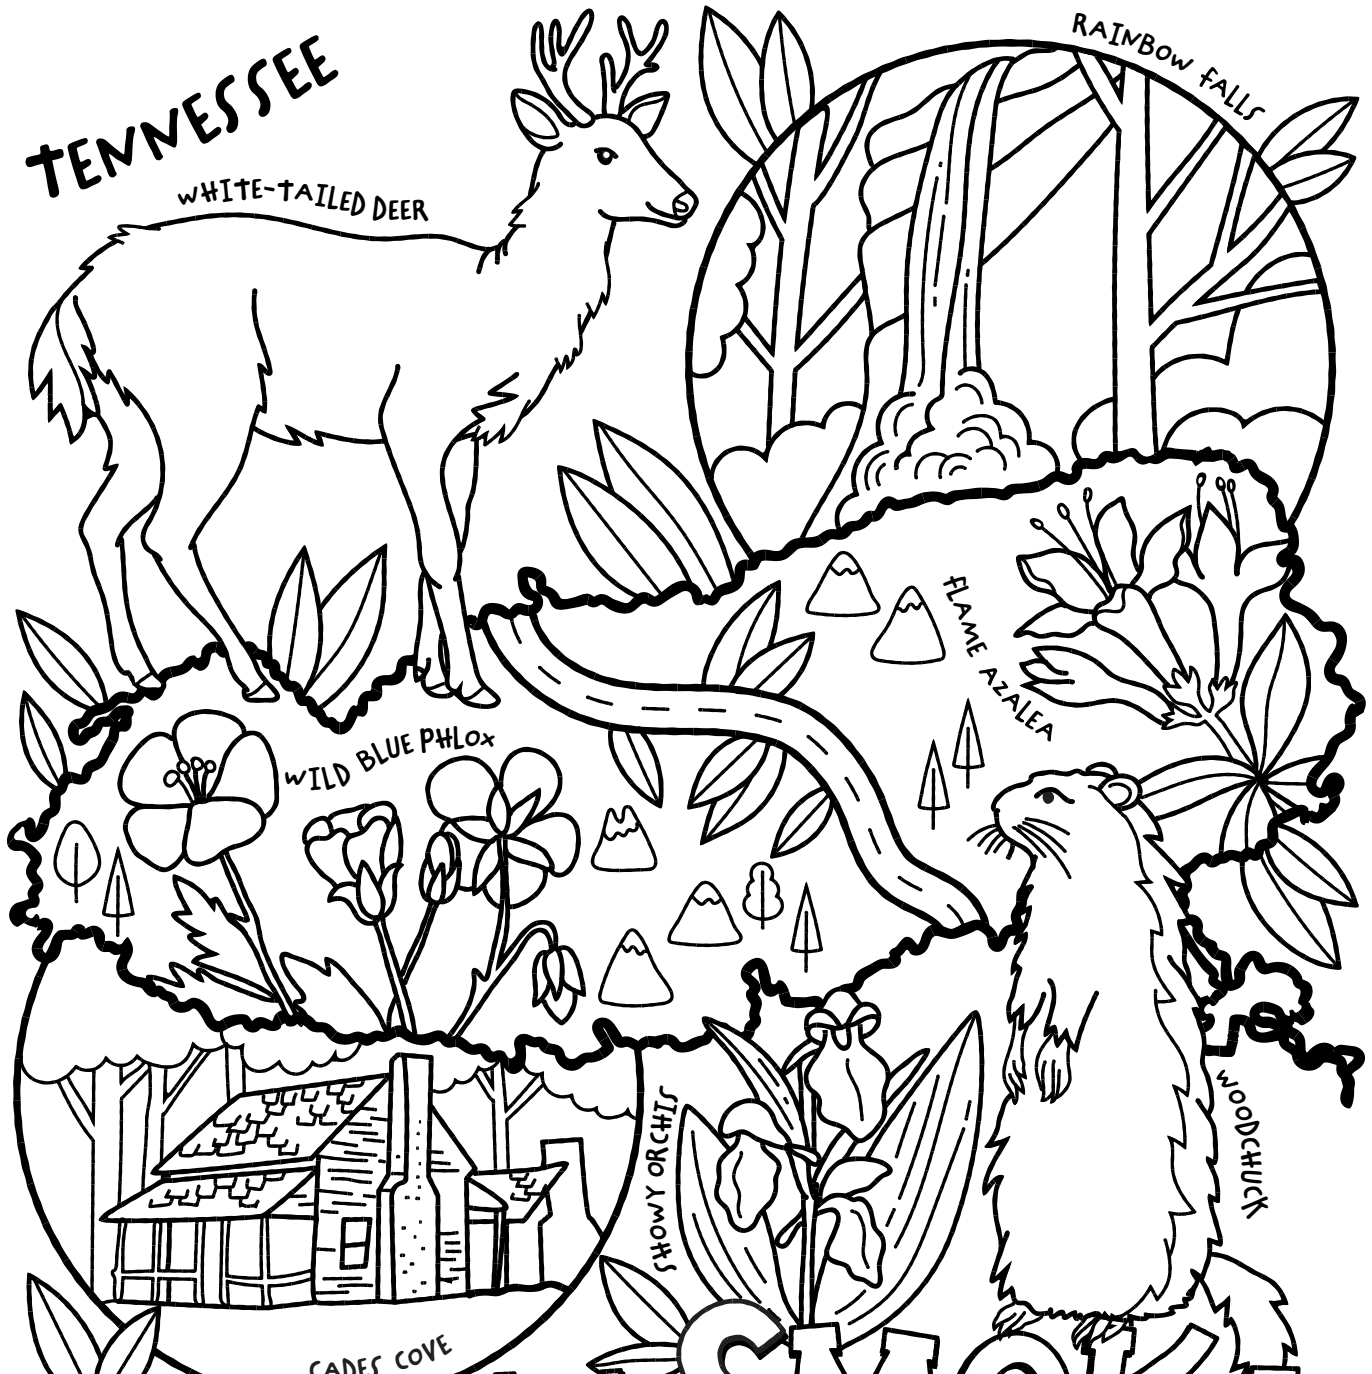

TENNESSEE

WHITE-TAILED DEER

RAINBOW FALLS

GREAT SMOKY
MOUNTAINS
NATIONAL PARK